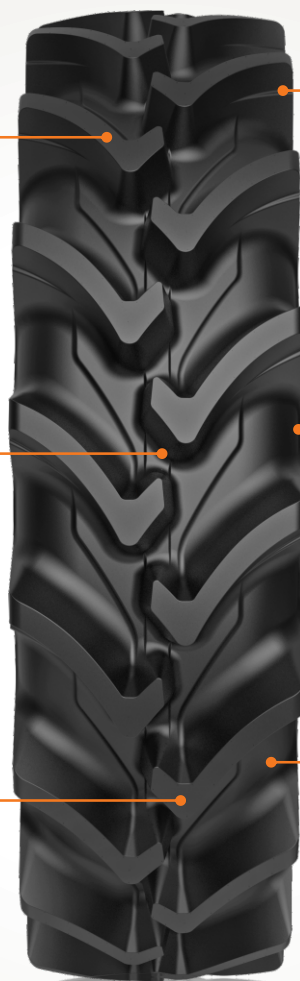

FARMAX R2 RADIAL

FEATURE

- Extra-deep tread, Curved tread bars

BENEFIT

- Better traction in mud and better tire life

FEATURE

- Tie bar at the center

BENEFIT

- Provides reinforcement to lug for durability & strength

FEATURE

- Bolstered nose at tread center

BENEFIT

- Improved wear and performance

FEATURE

- Step lug design

BENEFIT

- Provides extra bite in soft & moist soil

FEATURE

- Flexible sidewall & Special Tread compound

BENEFIT

- Reduces cracks on sidewall & provides longer life

FEATURE

- Open buttress design

BENEFIT

- Better self cleaning

LIST OF SIZES

SIZE	LI/SS
420/90 R 30	147A8/B
520/85 R 42	157A8/B